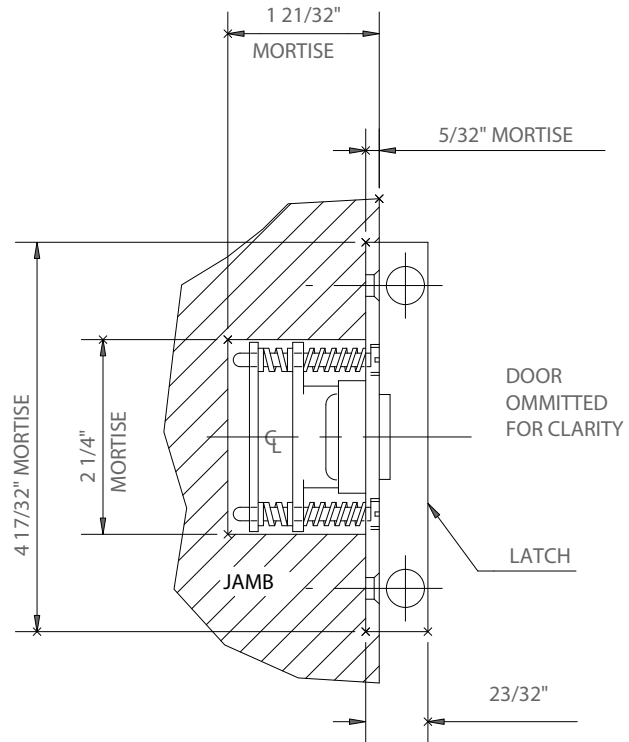

TEMPLATE
ROLLER LATCH

Template No. T-318S

REV. NO.	REVISIONS	BY	DATE
1	PER ECO SL-98-022	RDB	4-3-98

HAGER RESERVES THE RIGHT TO MAKE PRODUCT CHANGES AND IS NOT RESPONSIBLE FOR OBSOLETE TEMPLATE ERRORS. CALL 1-800-325-9995 FOR CURRENT INFORMATION.

Template No. T-318S

LATCH

NON-MORTISED DIMENSIONS

J:\TEMPLATE\T-318S

STRIKE

NON-MORTISED DIMENSIONS

JAMB MOUNTING

Template No. T-318S