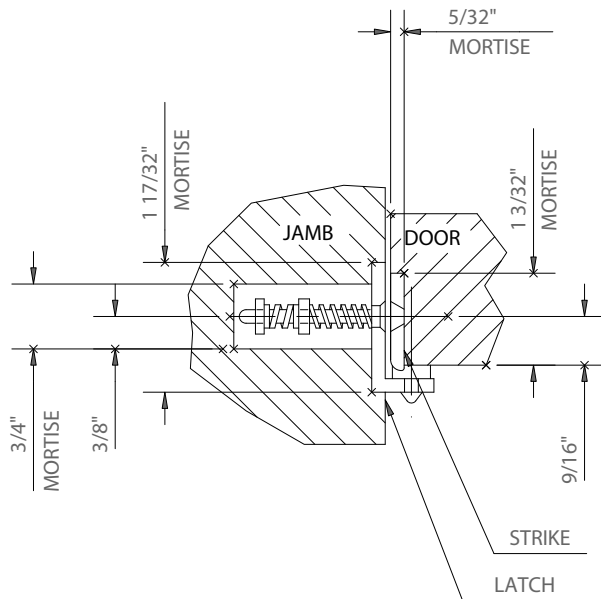

Template No. T-318S

LATCH

NON-MORTISED DIMENSIONS

J:\TEMPLATE\T-318S

STRIKE

NON-MORTISED DIMENSIONS

JAMB MOUNTING

Template No. T-318S