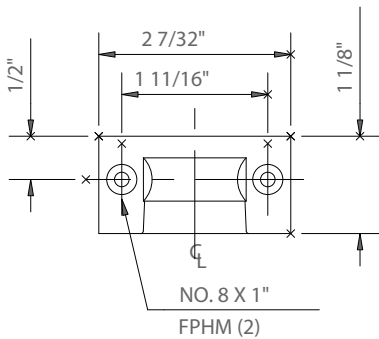

Template No. T-318S

LATCH

NON-MORTISED DIMENSIONS

J:\TEMPLATE\T-318S

STRIKE

NON-MORTISED DIMENSIONS

JAMB MOUNTING

Template No. T-318S