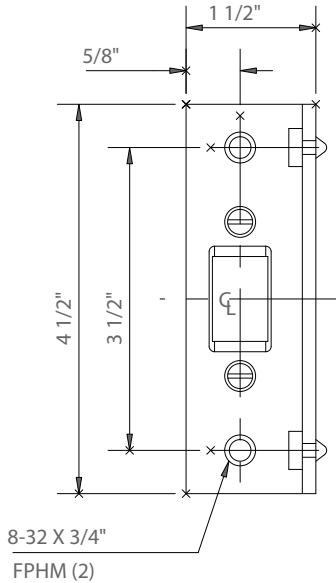

TEMPLATE
ROLLER LATCH

Template No. T-318S

REV. NO.	REVISIONS	BY	DATE
1	PER ECO SL-98-022	RDB	4-3-98

HAGER RESERVES THE RIGHT TO MAKE PRODUCT CHANGES AND IS NOT RESPONSIBLE FOR OBSOLETE TEMPLATE ERRORS. CALL 1-800-325-9995 FOR CURRENT INFORMATION.

Template No. T-318S

LATCH

NON-MORTISED DIMENSIONS

J:\TEMPLATE\T-318S

STRIKE

NON-MORTISED DIMENSIONS

JAMB MOUNTING

Template No. T-318S